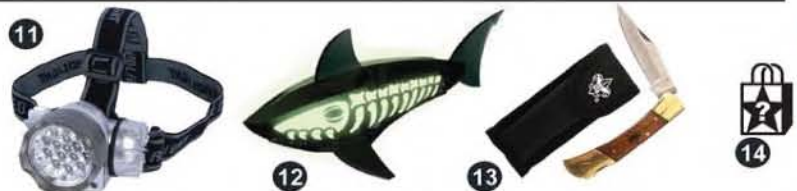

BUILDING CHARACTER

Level 6 - Sell \$775

- 19 - HEXBUG Nano V2 Twister Neon
- 20 - LEGO Marvel Super Heroes Hulk Buster Smash
- 21 - Waterproof Tent - 68"x60"x48"
- 22 - Grab Bag G

Level 5 - Sell \$575

- 15 - LEGO Technic - Record Breaker
- 16 - Outdoor Adventure Set
- 17 - Lantern w/ 360 degree Rotation
- 18 - Grab Bag F

Level 4 - Sell \$375

- 11 - Headlamp w/ 16 LED Lights
- 12 - HEXBUG Aquabot Zombie
- 13 - Large Brass & Rosewood Knife w/ Case and BSA® Branding
- 14 - Grab Bag E

Level 3 - Sell \$275

- 7 - Multi-Tool Flashlight
- 8 - Rosewood Handle Knife w/ Clip & BSA® Branding
- 9 - Mini Crossbow w/ 3 Darts
- 10 - Grab Bag D

Level 2 - Sell \$175

- 1 - Glow in the Dark Flashlight
- 2 - 4x30 Binoculars
- 3 - Lazer Finger Flashlights
- 4 - Small Multi-Tool w/ Light & Case
- 5 - Small Brass & Rosewood Handle Knife w/ BSA® Branding
- 6 - 7" Rocket Launcher